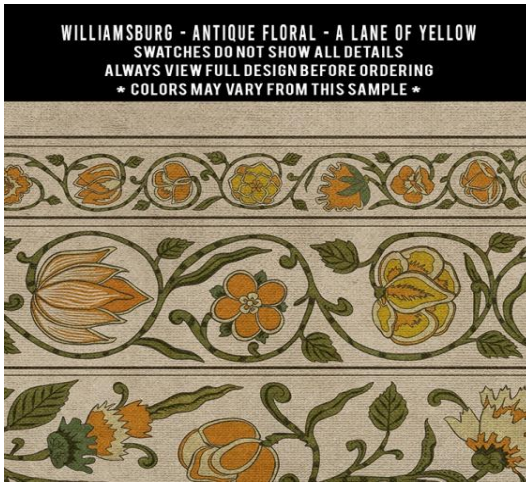

WILLIAMSBURG - STAR USHAK - EARTHS CHARMS
SWATCHES DO NOT SHOW ALL DETAILS
ALWAYS VIEW FULL DESIGN BEFORE ORDERING
* COLORS MAY VARY FROM THIS SAMPLE *

WILLIAMSBURG - STAR USHAK - EVER BURNING STARS
SWATCHES DO NOT SHOW ALL DETAILS
ALWAYS VIEW FULL DESIGN BEFORE ORDERING
* COLORS MAY VARY FROM THIS SAMPLE *

WILLIAMSBURG - STAR USHAK - FAIR SPLENDORS
SWATCHES DO NOT SHOW ALL DETAILS
ALWAYS VIEW FULL DESIGN BEFORE ORDERING
* COLORS MAY VARY FROM THIS SAMPLE *

WILLIAMSBURG - STAR USHAK - MAJESTY SHINING
SWATCHES DO NOT SHOW ALL DETAILS
ALWAYS VIEW FULL DESIGN BEFORE ORDERING
* COLORS MAY VARY FROM THIS SAMPLE *

Antique Floral

Each rectangle and square size will have its own scale of pattern. To see the images for each size, visit the product page on the website by searching the name of the pattern. For example, 'Coronation'.

70x102 rectangle 'A Joy of Earth'

36x90

60x60 square

36x115

Swatches and color options for Antique Floral

Lotto Ushak

Each rectangle and square size will have its own scale of pattern. To see the images for each size, visit the product page on the website by searching the name of the design. For example, 'A Birdsong'.