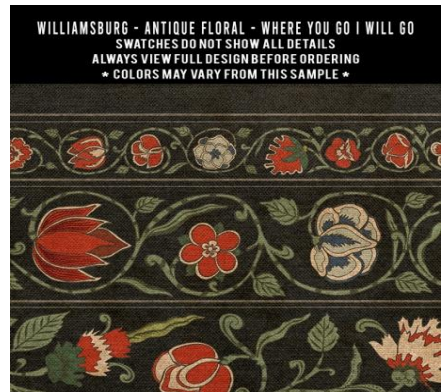

Antique Floral

Each rectangle and square size will have its own scale of pattern. To see the images for each size, visit the product page on the website by searching the name of the pattern. For example, 'Coronation'.

70x102 rectangle 'A Joy of Earth'

36x90

60x60 square

36x115

Swatches and color options for Antique Floral

Lotto Ushak

Each rectangle and square size will have its own scale of pattern. To see the images for each size, visit the product page on the website by searching the name of the design. For example, 'A Birdsong'.

70x102 rectangle 'A Fire in my Hand'

36x90

60x60 and 72x72 square

36x115

Swatches and color options for Lotto Ushak