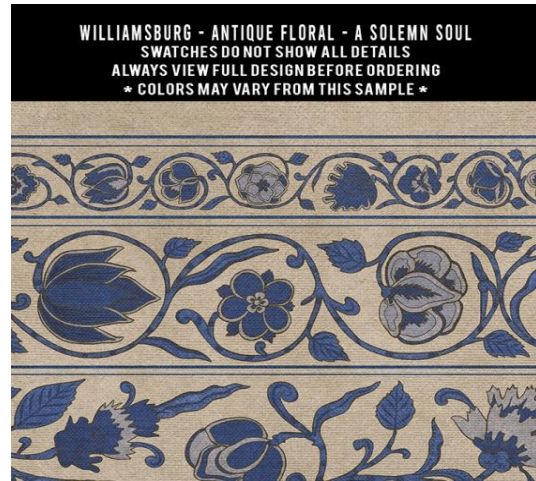

WILLIAMSBURG - STAR USHAK - EARTHS CHARMS
SWATCHES DO NOT SHOW ALL DETAILS
ALWAYS VIEW FULL DESIGN BEFORE ORDERING
* COLORS MAY VARY FROM THIS SAMPLE *

WILLIAMSBURG - STAR USHAK - EVER BURNING STARS
SWATCHES DO NOT SHOW ALL DETAILS
ALWAYS VIEW FULL DESIGN BEFORE ORDERING
* COLORS MAY VARY FROM THIS SAMPLE *

WILLIAMSBURG - STAR USHAK - FAIR SPLENDORS
SWATCHES DO NOT SHOW ALL DETAILS
ALWAYS VIEW FULL DESIGN BEFORE ORDERING
* COLORS MAY VARY FROM THIS SAMPLE *

WILLIAMSBURG - STAR USHAK - MAJESTY SHINING
SWATCHES DO NOT SHOW ALL DETAILS
ALWAYS VIEW FULL DESIGN BEFORE ORDERING
* COLORS MAY VARY FROM THIS SAMPLE *

Antique Floral

Each rectangle and square size will have its own scale of pattern. To see the images for each size, visit the product page on the website by searching the name of the pattern. For example, 'Coronation'.

70x102 rectangle 'A Joy of Earth'

36x90

60x60 square

36x115

Swatches and color options for Antique Floral

Lotto Ushak

Each rectangle and square size will have its own scale of pattern. To see the images for each size, visit the product page on the website by searching the name of the design. For example, 'A Birdsong'.