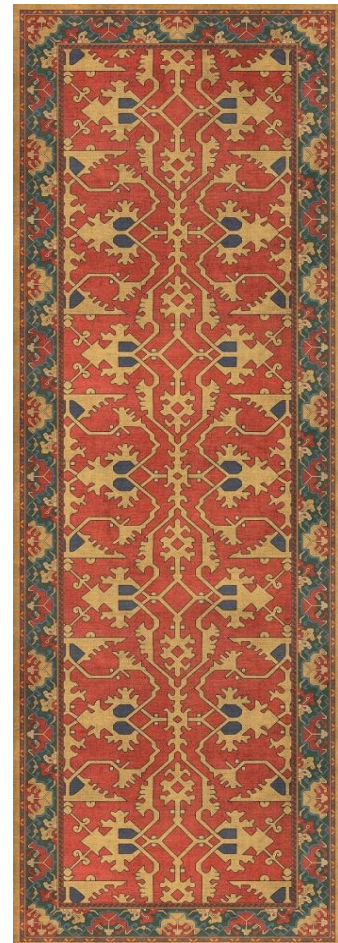

Lotto Ushak

Each rectangle and square size will have its own scale of pattern. To see the images for each size, visit the product page on the website by searching the name of the design. For example, 'A Birdsong'.

36x115