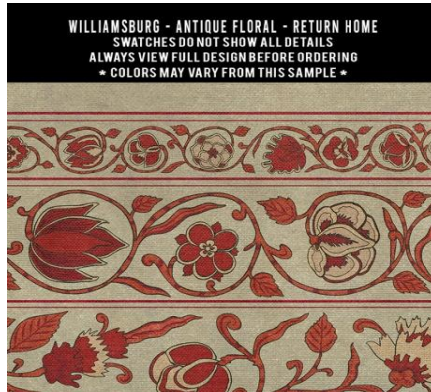

WILLIAMSBURG - STAR USHAK - EARTHS CHARMS
SWATCHES DO NOT SHOW ALL DETAILS
ALWAYS VIEW FULL DESIGN BEFORE ORDERING
* COLORS MAY VARY FROM THIS SAMPLE *

WILLIAMSBURG - STAR USHAK - EVER BURNING STARS
SWATCHES DO NOT SHOW ALL DETAILS
ALWAYS VIEW FULL DESIGN BEFORE ORDERING
* COLORS MAY VARY FROM THIS SAMPLE *

Antique Floral

Each rectangle and square size will have its own scale of pattern. To see the images for each size, visit the product page on the website by searching the name of the pattern. For example, 'Coronation'.

70x102 rectangle 'A Joy of Earth'

36x90

60x60 square

36x115

Swatches and color options for Antique Floral

Lotto Ushak

Each rectangle and square size will have its own scale of pattern. To see the images for each size, visit the product page on the website by searching the name of the design. For example, 'A Birdsong'.

70x102 rectangle 'A Fire in my Hand'

36x90

60x60 and 72x72 square

36x115

Swatches and color options for Lotto Ushak