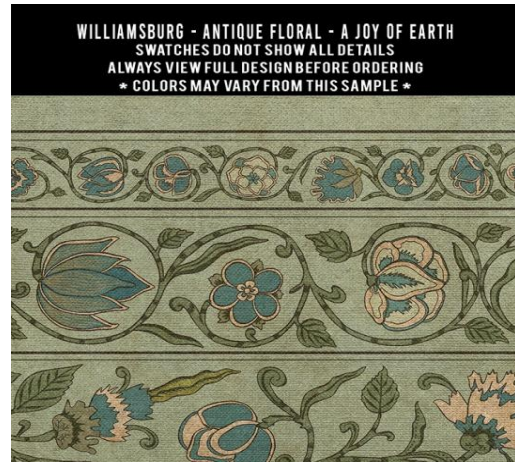

WILLIAMSBURG - STAR USHAK - EARTHS CHARMS
SWATCHES DO NOT SHOW ALL DETAILS
ALWAYS VIEW FULL DESIGN BEFORE ORDERING
* COLORS MAY VARY FROM THIS SAMPLE *

WILLIAMSBURG - STAR USHAK - EVER BURNING STARS
SWATCHES DO NOT SHOW ALL DETAILS
ALWAYS VIEW FULL DESIGN BEFORE ORDERING
* COLORS MAY VARY FROM THIS SAMPLE *

WILLIAMSBURG - STAR USHAK - FAIR SPLENDORS
SWATCHES DO NOT SHOW ALL DETAILS
ALWAYS VIEW FULL DESIGN BEFORE ORDERING
* COLORS MAY VARY FROM THIS SAMPLE *

WILLIAMSBURG - STAR USHAK - MAJESTY SHINING
SWATCHES DO NOT SHOW ALL DETAILS
ALWAYS VIEW FULL DESIGN BEFORE ORDERING
* COLORS MAY VARY FROM THIS SAMPLE *

Antique Floral

Each rectangle and square size will have its own scale of pattern. To see the images for each size, visit the product page on the website by searching the name of the pattern. For example, 'Coronation'.

70x102 rectangle 'A Joy of Earth'

36x90

60x60 square

36x115

Swatches and color options for Antique Floral

Lotto Ushak

Each rectangle and square size will have its own scale of pattern. To see the images for each size, visit the product page on the website by searching the name of the design. For example, 'A Birdsong'.