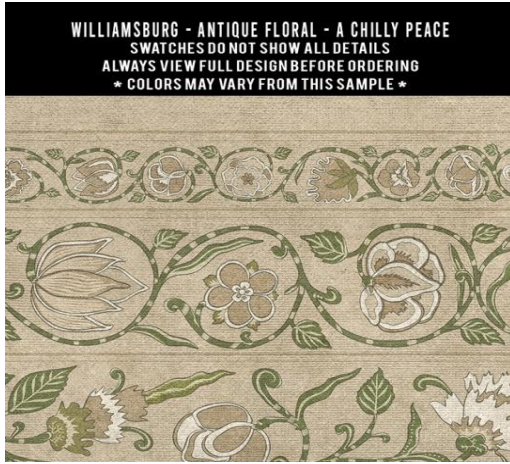

Antique Floral

Each rectangle and square size will have its own scale of pattern. To see the images for each size, visit the product page on the website by searching the name of the pattern. For example, 'Coronation'.

70x102 rectangle 'A Joy of Earth'

36x90

60x60 square

36x115

Swatches and color options for Antique Floral

Lotto Ushak

Each rectangle and square size will have its own scale of pattern. To see the images for each size, visit the product page on the website by searching the name of the design. For example, 'A Birdsong'.