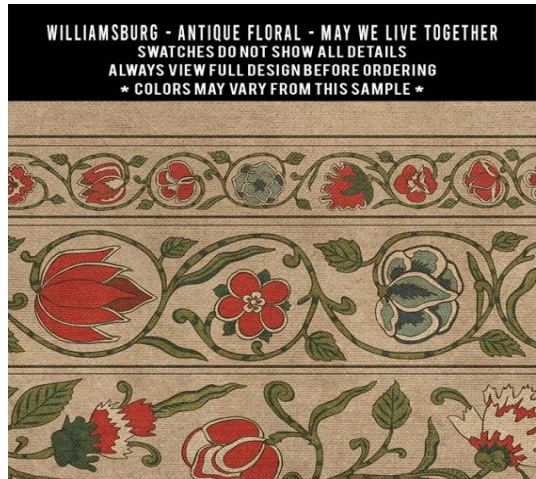

WILLIAMSBURG - STAR USHAK - FAIR SPLENDORS
SWATCHES DO NOT SHOW ALL DETAILS
ALWAYS VIEW FULL DESIGN BEFORE ORDERING
* COLORS MAY VARY FROM THIS SAMPLE *

WILLIAMSBURG - STAR USHAK - MAJESTY SHINING
SWATCHES DO NOT SHOW ALL DETAILS
ALWAYS VIEW FULL DESIGN BEFORE ORDERING
* COLORS MAY VARY FROM THIS SAMPLE *

Antique Floral

Each rectangle and square size will have its own scale of pattern. To see the images for each size, visit the product page on the website by searching the name of the pattern. For example, 'Coronation'.

70x102 rectangle 'A Joy of Earth'

36x90

60x60 square

36x115

Swatches and color options for Antique Floral

Lotto Ushak

Each rectangle and square size will have its own scale of pattern. To see the images for each size, visit the product page on the website by searching the name of the design. For example, 'A Birdsong'.

70x102 rectangle 'A Fire in my Hand'

36x90

60x60 and 72x72 square

36x115

Swatches and color options for Lotto Ushak